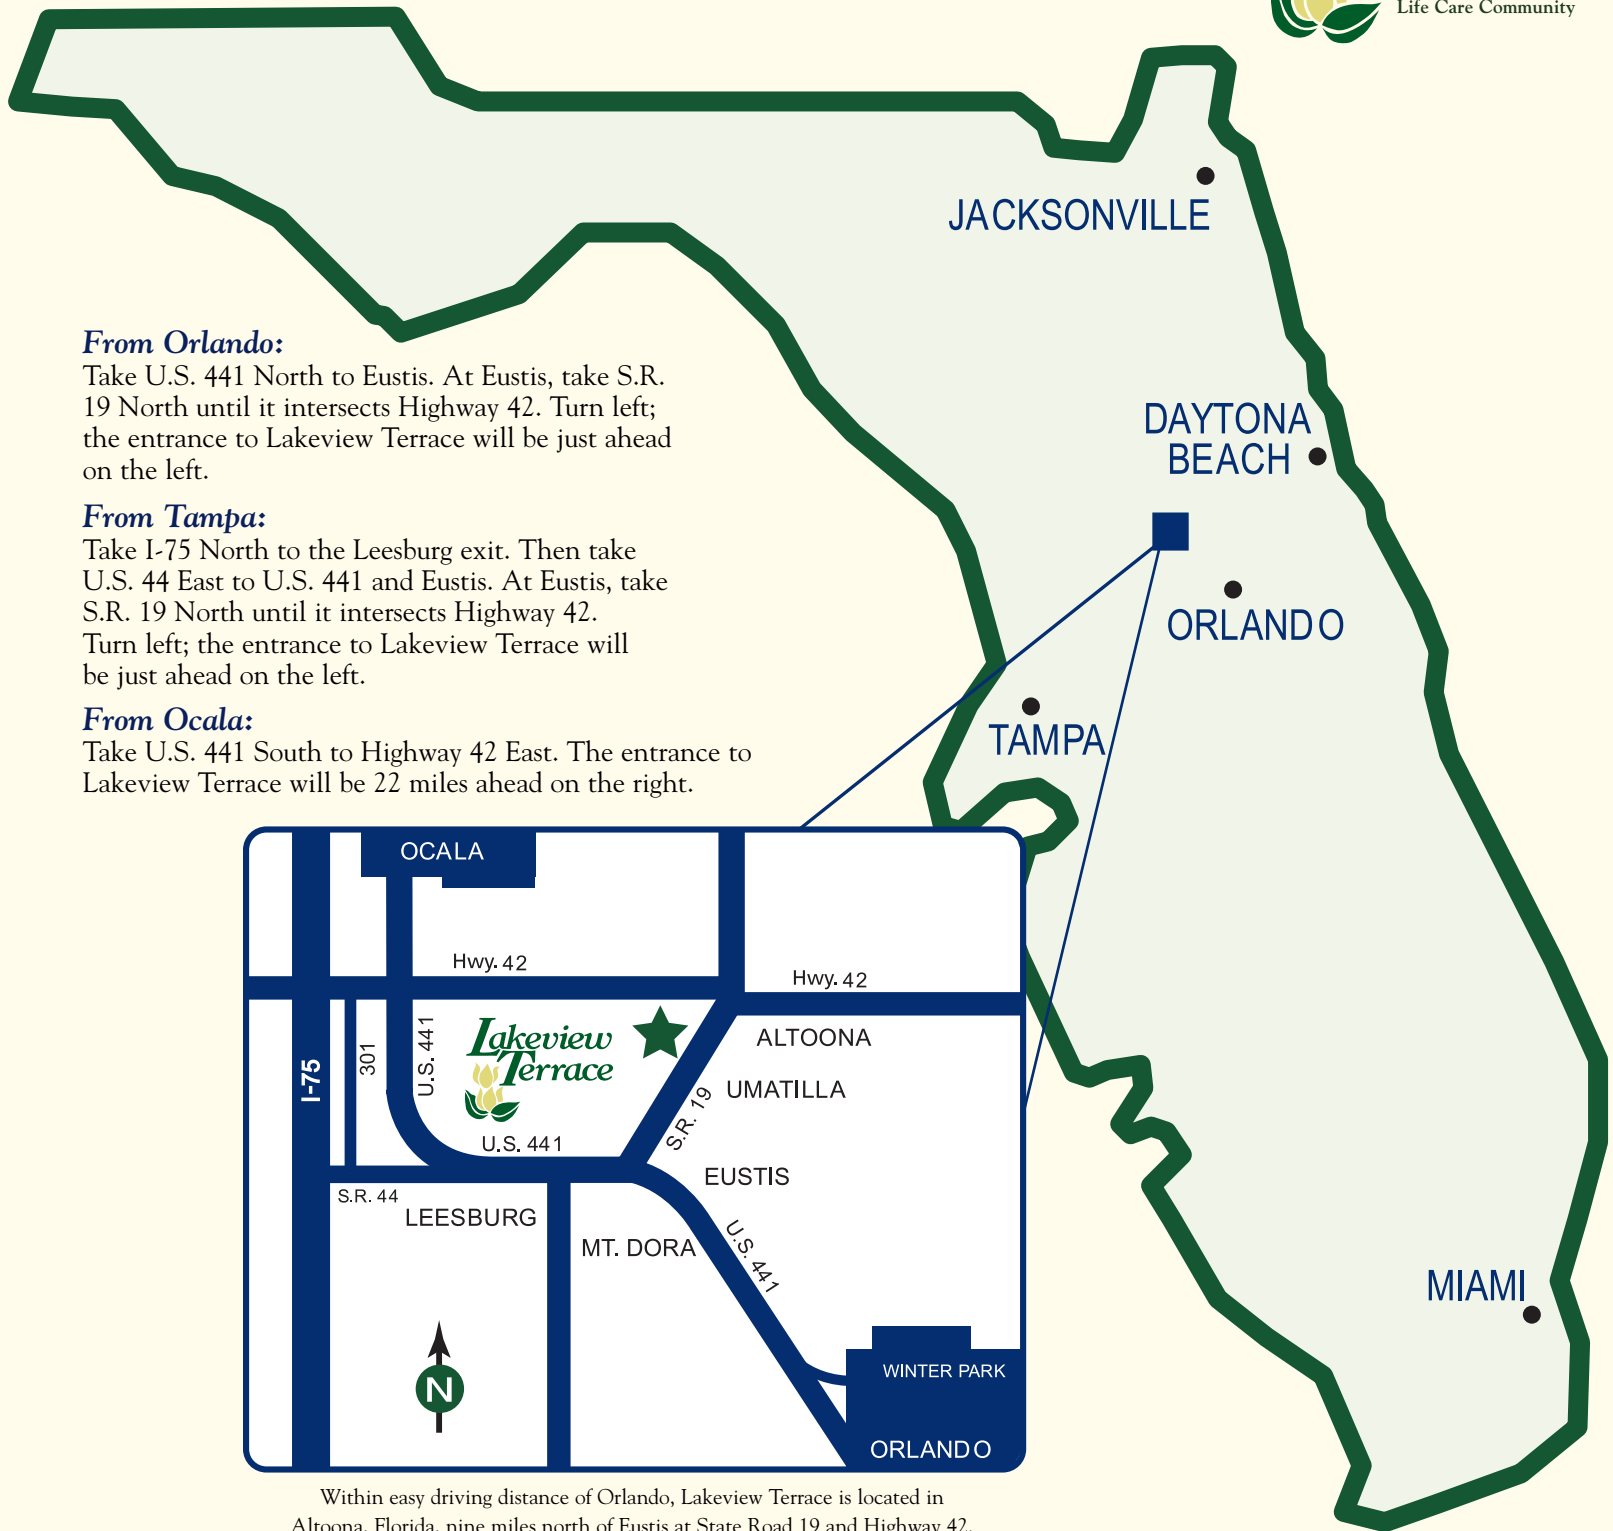

# LOCATED IN THE HEART OF CENTRAL FLORIDA

**Office Hours:**  
Mon. – Fri.  
8:30 a.m – 4:30 p.m.  
Other hours by appointment only

**From Orlando:**

Take U.S. 441 North to Eustis. At Eustis, take S.R. 19 North until it intersects Highway 42. Turn left; the entrance to Lakeview Terrace will be just ahead on the left.

**From Tampa:**

Take I-75 North to the Leesburg exit. Then take U.S. 44 East to U.S. 441 and Eustis. At Eustis, take S.R. 19 North until it intersects Highway 42. Turn left; the entrance to Lakeview Terrace will be just ahead on the left.

**From Ocala:**

Take U.S. 441 South to Highway 42 East. The entrance to Lakeview Terrace will be 22 miles ahead on the right.

Within easy driving distance of Orlando, Lakeview Terrace is located in Altoona, Florida, nine miles north of Eustis at State Road 19 and Highway 42.