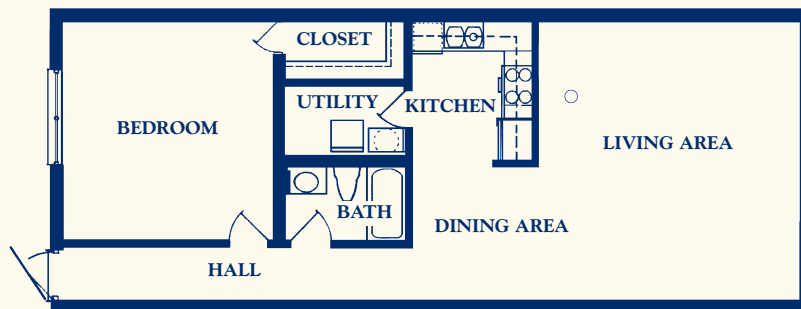

APARTMENT HOME

ONE BEDROOM CUSTOM
816 SQ. FT.

ONE BEDROOM DELUXE
885 SQ. FT.

TWO BEDROOM DELUXE
1,365 SQ. FT.

All Apartment Homes are furnished with:

- Oven, refrigerator, washer/dryer
- Carpeting and sheers/verticals
- Central heat/air units
- Cable T.V.
- Emergency call system
- Smoke/fire detection system