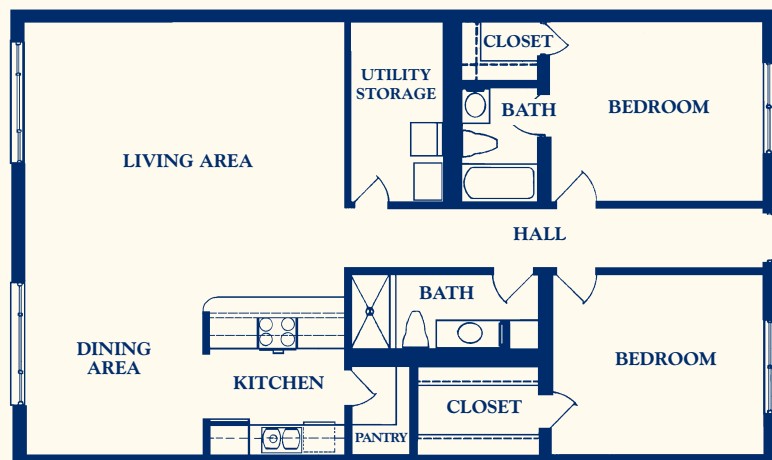

APARTMENT HOME

ONE BEDROOM CUSTOM
816 SQ. FT.

ONE BEDROOM DELUXE
885 SQ. FT.

TWO BEDROOM DELUXE
1,365 SQ. FT.

All Apartment Homes are furnished with:

- Oven, refrigerator, washer/dryer
- Carpeting and sheers/verticals
- Central heat/air units
- Cable T.V.
- Emergency call system
- Smoke/fire detection system