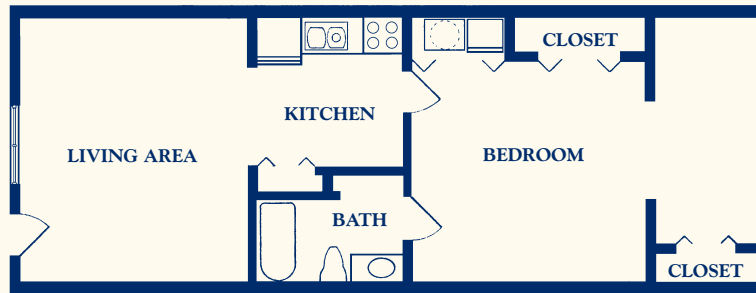

APARTMENT HOME

ONE BEDROOM CUSTOM
816 SQ. FT.

ONE BEDROOM DELUXE
885 SQ. FT.

TWO BEDROOM DELUXE
1,365 SQ. FT.

All Apartment Homes are furnished with:

- Oven, refrigerator, washer/dryer
- Carpeting and sheers/verticals
- Central heat/air units
- Cable T.V.
- Emergency call system
- Smoke/fire detection system