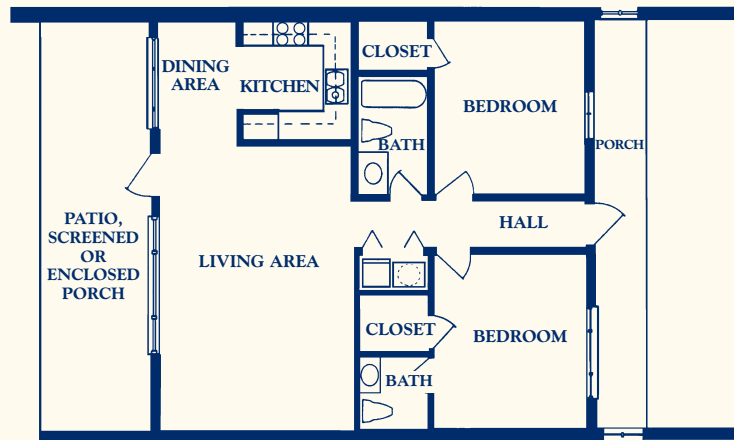

GARDEN HOME

ONE BEDROOM DELUXE
608-819 SQ. FT.

TWO BEDROOM
1,210 SQ. FT.

All Garden Homes are furnished with:

- Oven, refrigerator, washer/dryer
- Carpeting and sheers/verticals
- Central heat/air units
- Cable T.V.
- Emergency call system
- Smoke/fire detection system