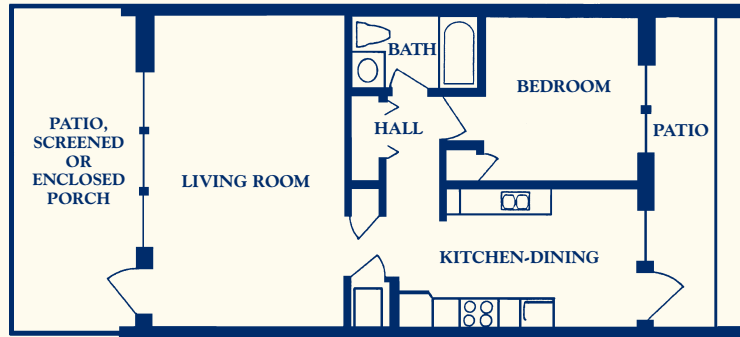

GARDEN HOME

ONE BEDROOM DELUXE
608-819 SQ. FT.

TWO BEDROOM
1,210 SQ. FT.

All Garden Homes are furnished with:

- Oven, refrigerator, washer/dryer
- Carpeting and sheers/verticals
- Central heat/air units
- Cable T.V.
- Emergency call system
- Smoke/fire detection system